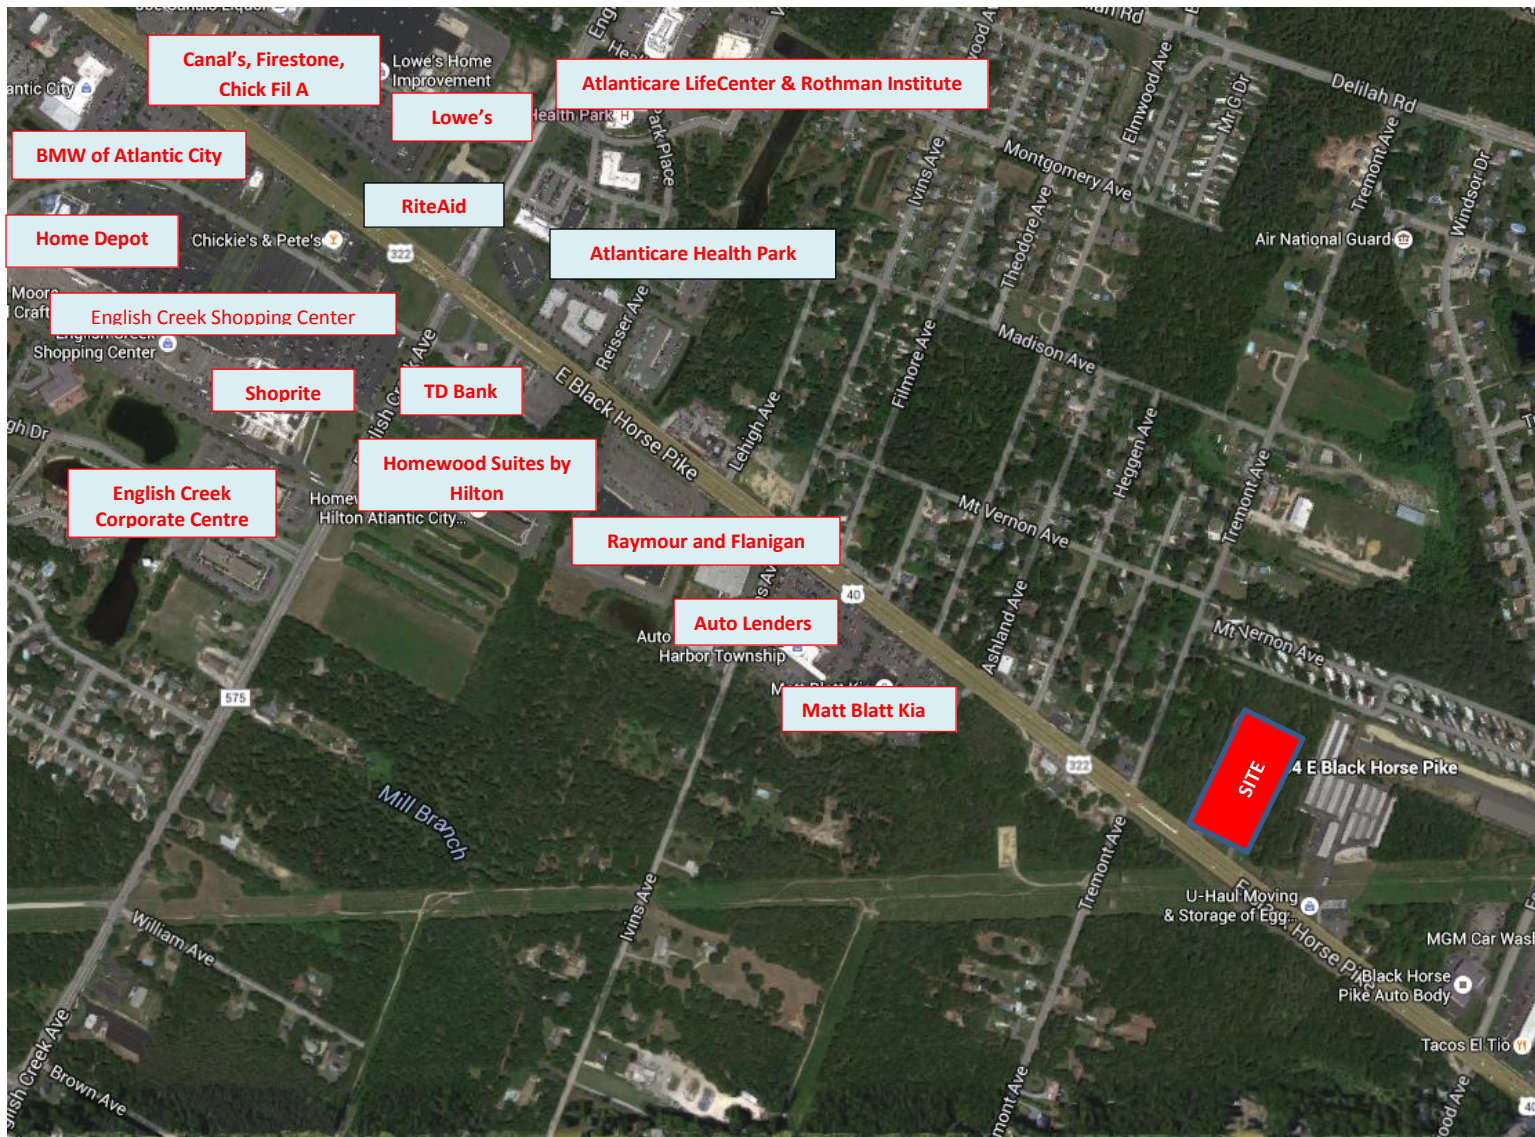

**6304 BLACK HORSE PIKE, EGG HARBOR TOWNSHIP, NJ 08234**

6304 BLACK HORSE PIKE, EGG HARBOR TOWNSHIP, NJ 08234